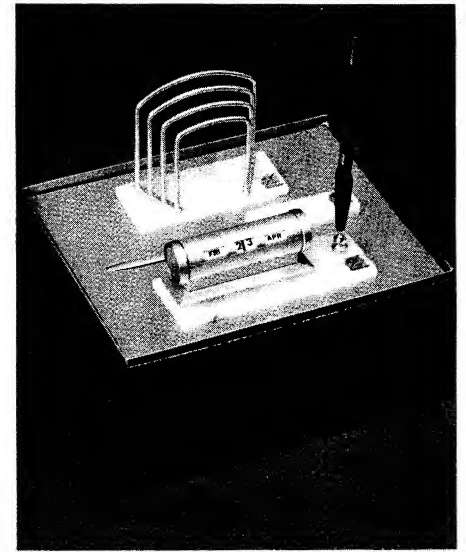

3001 256RC ROLL CALENDAR PEN 52 RACK
42 OPENER

ALWAYS APPRECIATED... FINELY CRAFTED GIFTS TO PLEASE "SOMEONE" ON YOUR LIST